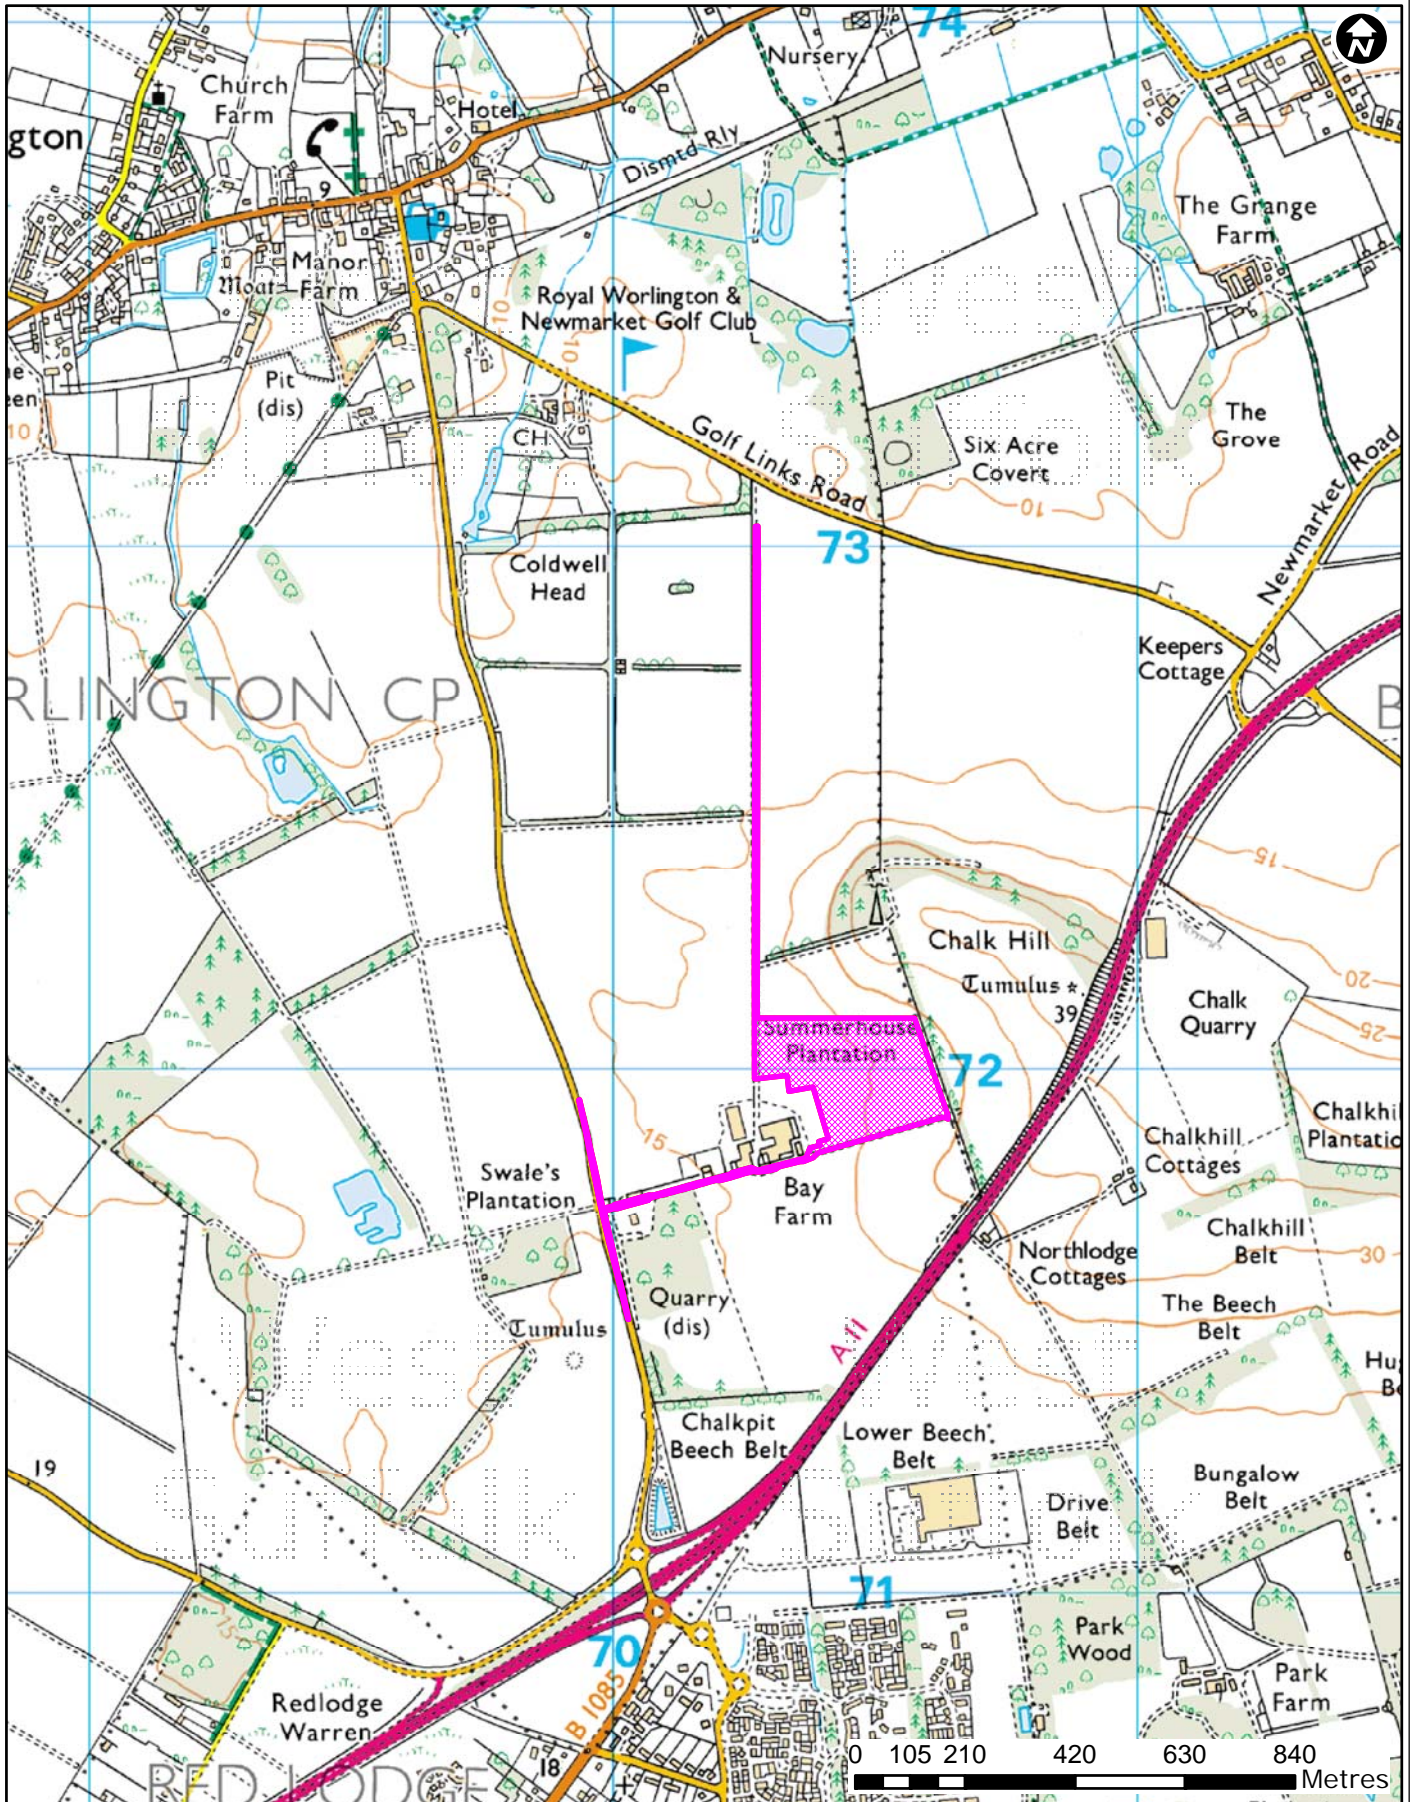

DC/15/2109/FUL

Bay Farm, Worlington

Forest Heath • St Edmundsbury

West Suffolk
working together

© Crown Copyright and database rights 2015 Ordnance Survey 100019675/100023282. You are not permitted to copy, sub-license, distribute or sell any of this data to third parties in any form. Use of this data is subject to terms and conditions. See www.westsuffolk.gov.uk/disclaimer.cfm.

Scale: 1 : 14,445
Date: 20/01/2016